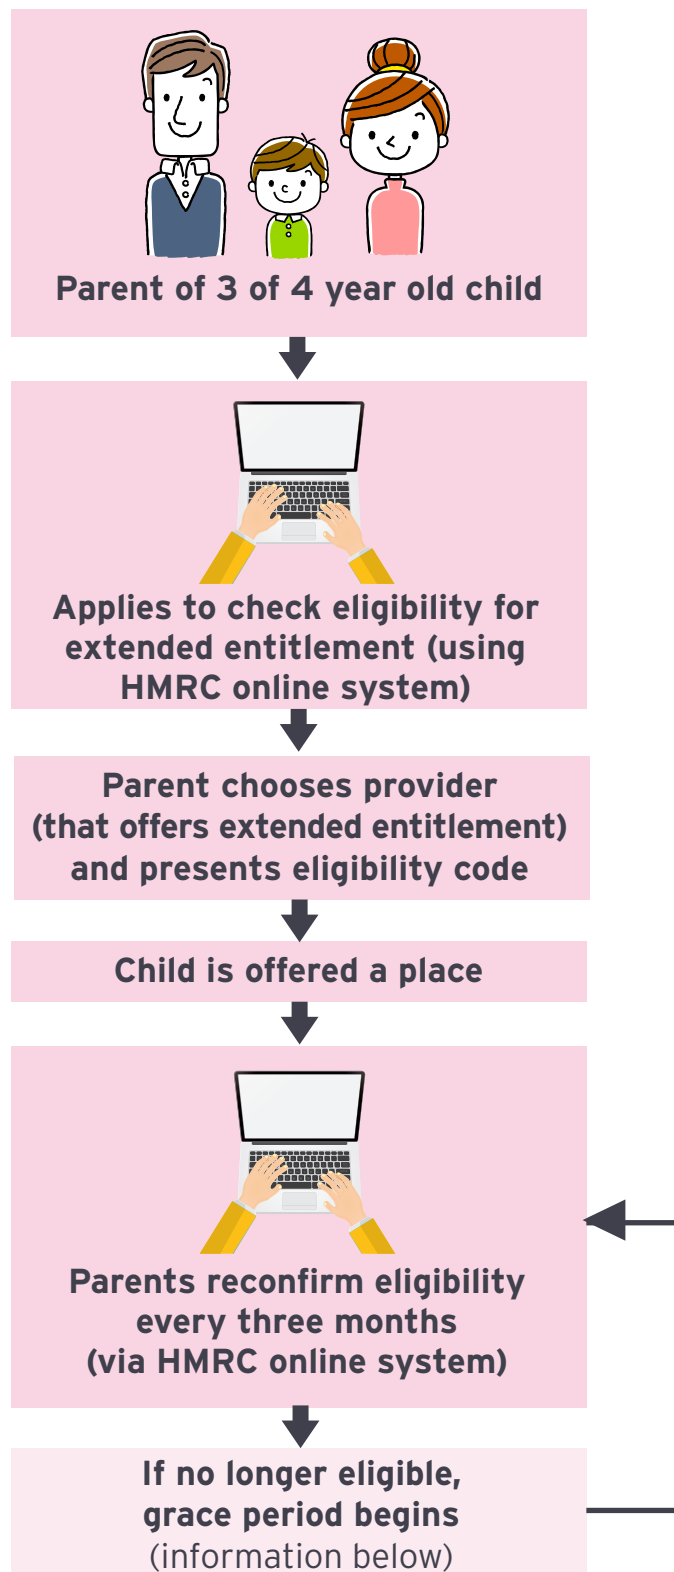

# Parent journey flowchart

After the grace period, if you still do not meet the eligibility criteria, your child will no longer be able to access the extended entitlement, but will still be able to receive the universal 15 hours a week of free childcare for all 3 and 4 year olds.

Date parent receives ineligible decision on reconfirmation	Grace period end date
1 January - 10 February	31 March
11 February - 31 March	31 August
1 April - 26 May	31 August
27 May - 31 August	31 December
1 September - 21 October	31 December
22 October - 31 December	31 March